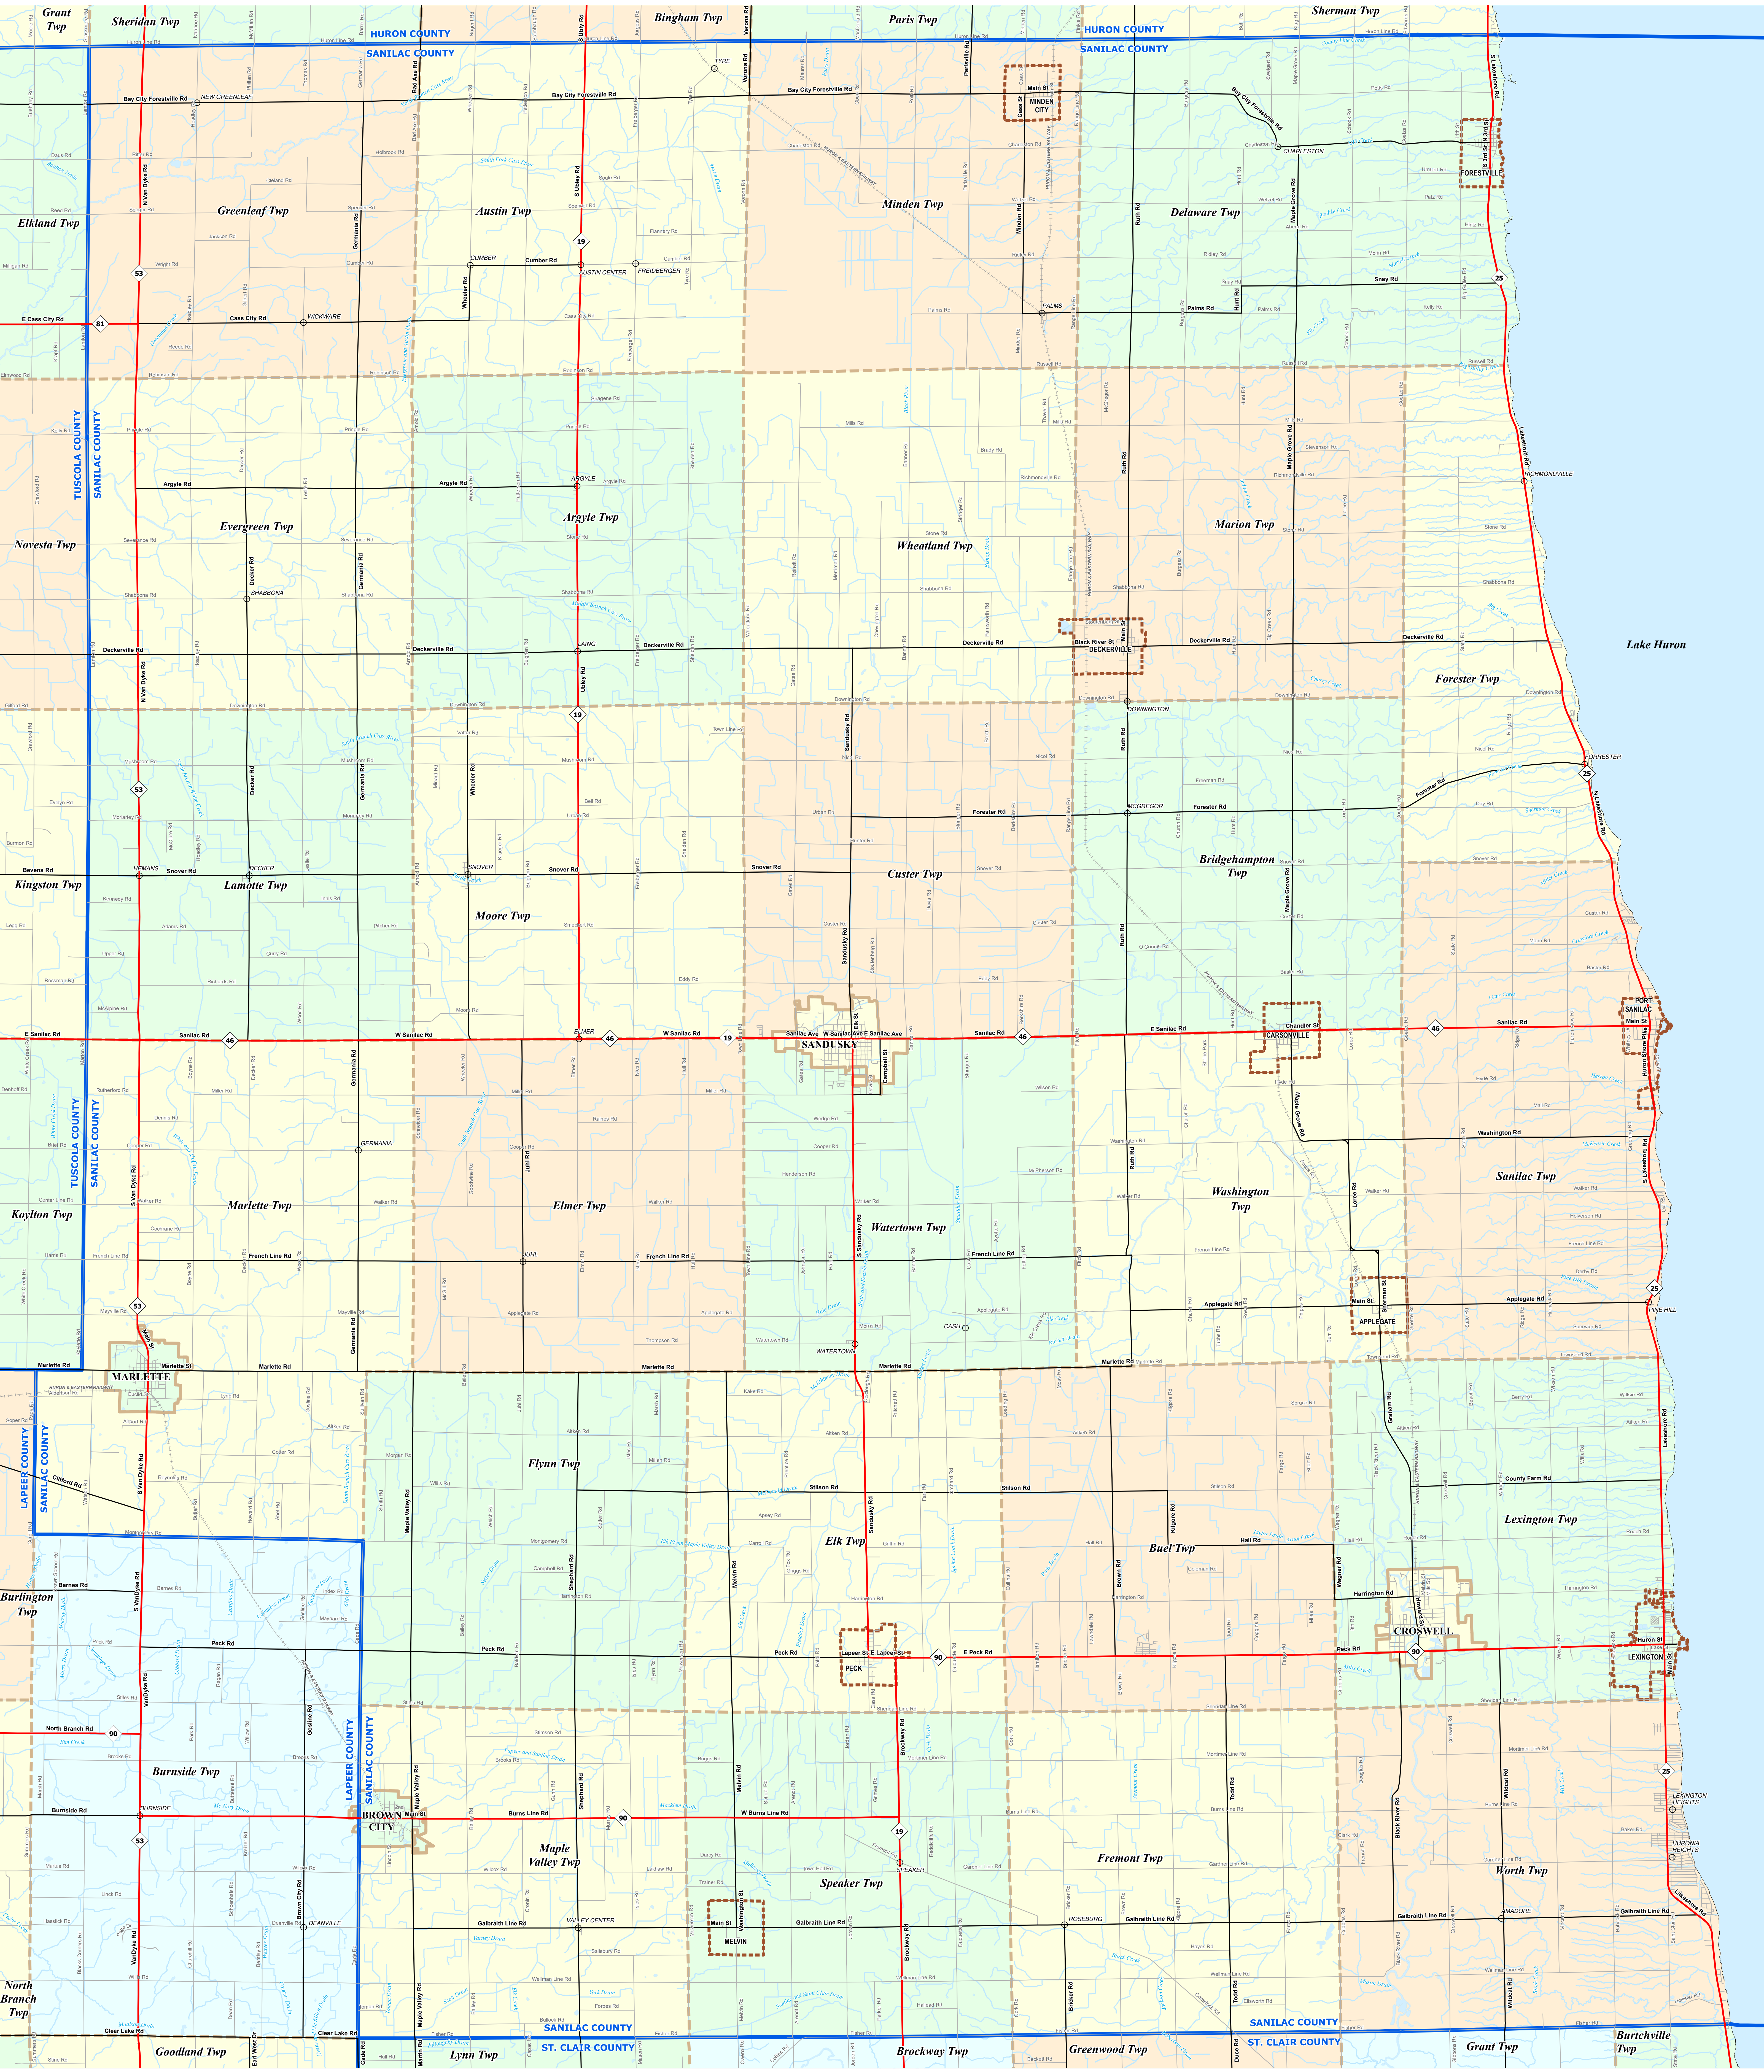

SANILAC COUNTY

0 0.5 1 2 Miles

Legend

- City
- Unincorporated Place
- Freeway
- Railroad
- Township
- County
- Highway
- Water Feature
- Village
- State
- Primary Road
- River, Stream, or Drain
- Census Designated Place
- Local Road